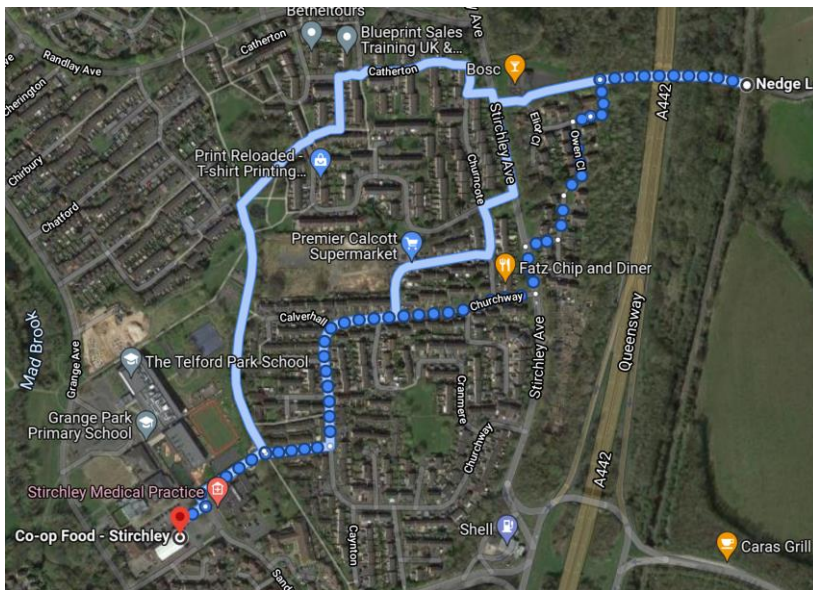

Walking Distances to Local Facilities – TWC/2020/1056

- Elliot Close (0.2miles/320m – 4min walk):
 - Public House (Boscobel Tavern)

- Calcott (0.4miles/640m – 8min walk)
 - Hair Studio/Barber Shop (Inhibitions)
 - Supermarket (Premier)
 - Hot Food Takeaway (Fatz Chips & Diner)

- Stirchley Local Centre (0.8miles/1280m – 15min walk)
 - Secondary School and Leisure Centre (Telford Park)
 - Primary School (Grange Park)
 - Childrens Nursery (Chipmunks)
 - Medical Centre
 - Pharmacy (Rowlands)
 - Community Library and Café
 - Dental Practice
 - Supermarket (Co-op)
 - Health Food Shop (Bare Nutrition)
 - Hot Food Takeaways (Stirchley Spice Indian, Kebab-Ye, Hong Kong City Chinese)

- Stirchley Interchange Services (0.6miles/965m – 12min walk)
 - Shell Petrol Station & Car Wash
 - Convenience Store (Select) - *incorporating a Costa Coffee and Jamie Oliver Deli.*