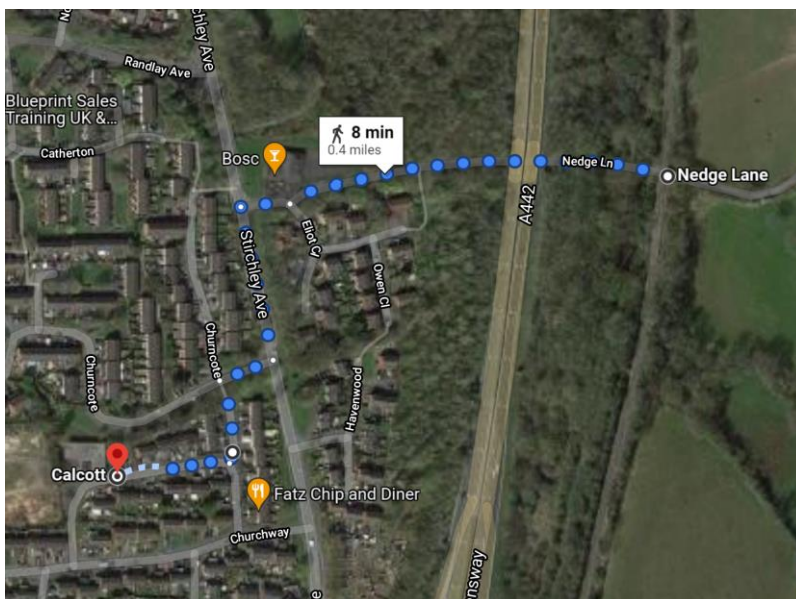

Walking Distances to Local Facilities – TWC/2020/1056

- Elliot Close (0.2miles/320m – 4min walk):
 - Public House (Boscobel Tavern)

- Calcott (0.4miles/640m – 8min walk)
 - Hair Studio/Barber Shop (Inhibitions)
 - Supermarket (Premier)
 - Hot Food Takeaway (Fatz Chips & Diner)

- Stirchley Local Centre (0.8miles/1280m – 15min walk)
 - Secondary School and Leisure Centre (Telford Park)
 - Primary School (Grange Park)
 - Childrens Nursery (Chipmunks)
 - Medical Centre
 - Pharmacy (Rowlands)
 - Community Library and Café
 - Dental Practice
 - Supermarket (Co-op)
 - Health Food Shop (Bare Nutrition)
 - Hot Food Takeaways (Stirchley Spice Indian, Kebab-Ye, Hong Kong City Chinese)

- Stirchley Interchange Services (0.6miles/965m – 12min walk)
 - Shell Petrol Station & Car Wash
 - Convenience Store (Select) - *incorporating a Costa Coffee and Jamie Oliver Deli.*