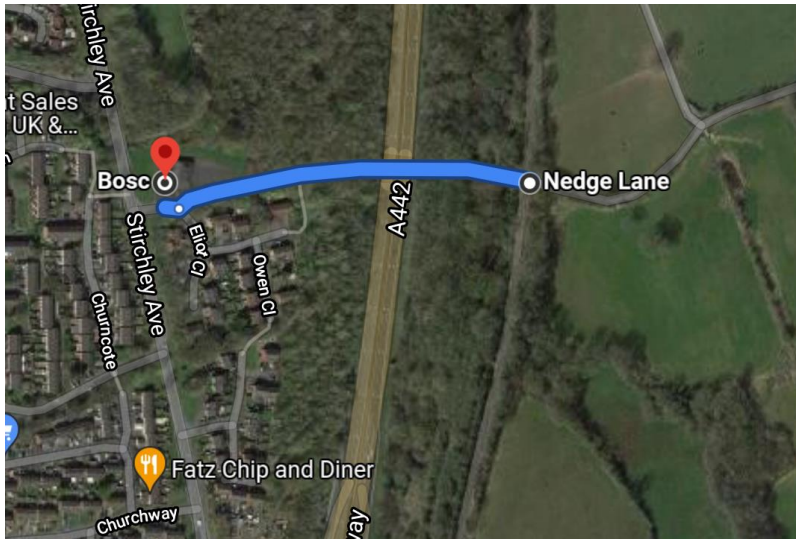

Walking Distances to Local Facilities – TWC/2020/1056

- Elliot Close (0.2miles/320m – 4min walk):
 - Public House (Boscobel Tavern)

- Calcott (0.4miles/640m – 8min walk)
 - Hair Studio/Barber Shop (Inhibitions)
 - Supermarket (Premier)
 - Hot Food Takeaway (Fatz Chips & Diner)

- Stirchley Local Centre (0.8miles/1280m – 15min walk)
 - Secondary School and Leisure Centre (Telford Park)
 - Primary School (Grange Park)
 - Childrens Nursery (Chipmunks)
 - Medical Centre
 - Pharmacy (Rowlands)
 - Community Library and Café
 - Dental Practice
 - Supermarket (Co-op)
 - Health Food Shop (Bare Nutrition)
 - Hot Food Takeaways (Stirchley Spice Indian, Kebab-Ye, Hong Kong City Chinese)

- Stirchley Interchange Services (0.6miles/965m – 12min walk)
 - Shell Petrol Station & Car Wash
 - Convenience Store (Select) - *incorporating a Costa Coffee and Jamie Oliver Deli.*